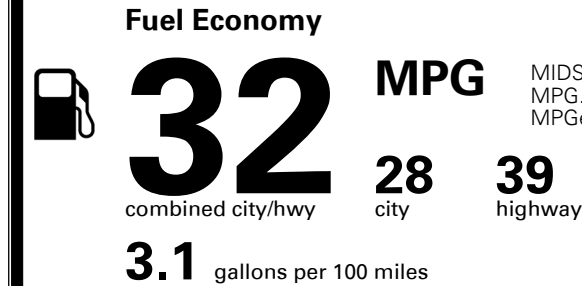

Included
 Included
 Included

\$295.00
 \$500.00

MSRP INCLUDING OPTIONS

\$ 20,985.00

INLAND FREIGHT AND HANDLING

\$ 1,125.00

TOTAL MANUFACTURER'S SUGGESTED RETAIL PRICE ▶

\$ 22,110.00

TOTAL ADDITIONAL WEIGHT:

EPA DOT Fuel Economy and Environment

Gasoline Vehicle

MIDSIZE CARS range from 15 to 132 MPG. The best vehicle rates 132 MPGe.

You save \$1,000
 in fuel costs over 5 years compared to the average new vehicle.