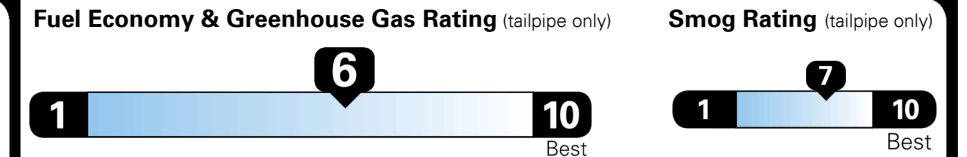

This vehicle emits 277 grams CO₂ per mile. The best emits 0 grams per mile (tailpipe only). Producing and distributing fuel also create emissions; learn more at fueleconomy.gov.

Actual results will vary for many reasons, including driving conditions and how you drive and maintain your vehicle. The average new vehicle gets 28 MPG and costs $8,000 to fuel over 5 years. Cost estimates are based on 15,000 miles per year at $ 2.95 per gallon. MPGe is miles per gasoline gallon equivalent. Vehicle emissions are a significant cause of climate change and smog.

fueleconomy.gov

Calculate personalized estimates and compare vehicles

GOVERNMENT 5-STAR SAFETY RATINGS

Overall Vehicle Score ★ ★ ★ ★ ▲

Based on the combined rating of frontal, side and rollover. Should ONLY be compared to other vehicles of similar size and weight. ▲ Safety Concern: Visit www.safercar.gov or call 1-888-327-4236 for more details.

Frontal Driver ★ ★ ★ ★
Crash Passenger ★ ★ ★

Based on the risk of injury in a frontal impact. Should ONLY be compared to other vehicles of similar size and weight.

Side Front seat ★ ★ ★ ★ ★
Crash Rear seat ★ ★ ★ ★ ★ ▲

Star ratings based on the risk of injury in a side impact.

Rollover ★ ★ ★ ★
Star ratings based on the risk of rollover in a single-vehicle crash.

Star ratings range from 1 to 5 stars (★★★★★) with 5 being the highest.

Source: National Highway Traffic Safety Administration (NHTSA).
www.safercar.gov or 1-888-327-4236

Manufacturer's suggested retail price includes Manufacturer's recommended pre-delivery service. License and title fees, state and local taxes and other dealer installed options and accessories are not included in the manufacturer's suggested retail price.

PARTS CONTENT INFORMATION

FOR VEHICLES IN THIS CAR LINE U.S./CANADIAN PARTS CONTENT: 16 %

MAJOR SOURCES OF FOREIGN PARTS:
KOREA: 30%
MEXICO: 45%

NOTE: PARTS CONTENT DOES NOT INCLUDE FINAL ASSEMBLY, DISTRIBUTION, OR OTHER NON-PARTS COSTS.

FOR THIS VEHICLE FINAL ASSEMBLY POINT:
MEXICO

COUNTRY OF ORIGIN
ENGINE (MOTOR): MEXICO
TRANSMISSION: MEXICO

*Additional terms and conditions apply.

**Kia Connect may be currently unavailable for Model Year 2022 and newer vehicles sold or purchased in Massachusetts; please see owners.kia.com for updates on availability.

NOTE: When you purchase this vehicle, Kia America, Inc. collects personal information you provide to the dealership. For information on our collection and use of personal information and your rights, please see our Privacy Policy on www.kia.com.