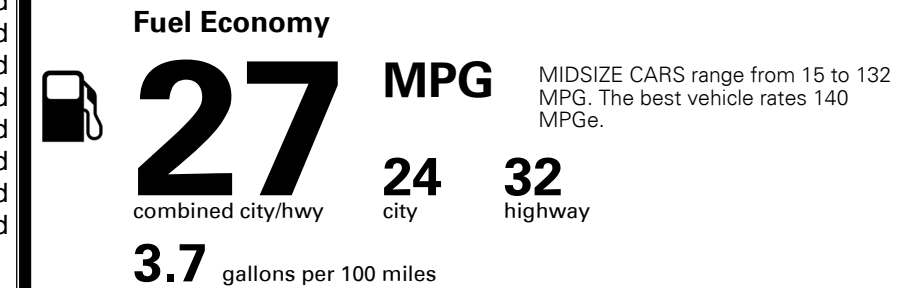

*Additional terms and conditions apply.

**Kia Connect may be currently unavailable for Model Year 2022 and newer vehicles sold or purchased in Massachusetts; please see owners.kia.com for updates on availability.

NOTE: When you purchase this vehicle, Kia America, Inc. collects personal information you provide to the dealership. For information on our collection and use of personal information and your rights, please see our Privacy Policy on www.kia.com.

MANUFACTURER'S SUGGESTED RETAIL PRICE ▶

$ 31,790.00

COMPARE GT FWD FEATURES

Added to/in place of standard GT-Line FWD features
- 2.5L Turbo 4-cyl Engine, 290HP, 311 lb-ft torque
- 8-Speed Dual Clutch Transmission
- 19" Sport Alloy Wheels and GT Brakes
- Sport-Tuned Suspension & Quad-Tip Exhaust
- Panoramic Sunroof w/ Power Sunshade
- SynTex Seating Trim w/Heated Front Bucket Seats
- GT Sport Design Steering Wheel w/Paddle Shifters

Included
Included
Included
Included
Included
Included
Included

ADDITIONAL INSTALLED EQUIPMENT: (In addition to or in place of standard features)

Glacial White Pearl Paint
Carpeted Floor Mats

$445.00
$175.00

MSRP INCLUDING OPTIONS

$ 32,410.00

INLAND FREIGHT AND HANDLING

$ 1,125.00

TOTAL MANUFACTURER'S SUGGESTED RETAIL PRICE ▶

$ 33,535.00

TOTAL ADDITIONAL WEIGHT: 7.3

EPA DOT Fuel Economy and Environment

Gasoline Vehicle

You spend $250 more in fuel costs over 5 years
compared to the average new vehicle.

Annual fuel cost $2,000