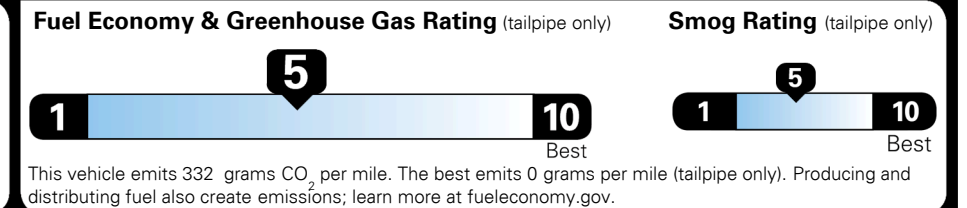

Actual results will vary for many reasons, including driving conditions and how you drive and maintain your vehicle. The average new vehicle gets 28 MPG and costs $9,750 to fuel over 5 years. Cost estimates are based on 15,000 miles per year at $ 3.60 per gallon. MPGe is miles per gasoline gallon equivalent. Vehicle emissions are a significant cause of climate change and smog.

fueleconomy.gov

Calculate personalized estimates and compare vehicles

GOVERNMENT 5-STAR SAFETY RATINGS

Overall Vehicle Score ★ ★ ★ ★ ★

Based on the combined rating of frontal, side and rollover. Should ONLY be compared to other vehicles of similar size and weight.

Frontal Driver ★ ★ ★ ★ ★

Crash Passenger ★ ★ ★ ★ ★

Based on the risk of injury in a frontal impact. Should ONLY be compared to other vehicles of similar size and weight.

Side Front seat ★ ★ ★ ★ ★

Crash Rear seat ★ ★ ★ ★ ★

Star ratings based on the risk of injury in a side impact.

Rollover ★ ★ ★ ★ ★

Star ratings based on the risk of rollover in a single-vehicle crash.

Star ratings range from 1 to 5 stars (★★★★★) with 5 being the highest.

Source: National Highway Traffic Safety Administration (NHTSA).

www.safercar.gov or 1-888-327-4236

Manufacturer's suggested retail price includes Manufacturer's recommended pre-delivery service. License and title fees, state and local taxes and other dealer installed options and accessories are not included in the manufacturer's suggested retail price.

PARTS CONTENT INFORMATION

FOR VEHICLES IN THIS CAR LINE U.S./CANADIAN PARTS CONTENT: 60 %

MAJOR SOURCES OF FOREIGN PARTS: KOREA: 30%

NOTE: PARTS CONTENT DOES NOT INCLUDE FINAL ASSEMBLY, DISTRIBUTION, OR OTHER NON-PARTS COSTS.

FOR THIS VEHICLE FINAL ASSEMBLY POINT: WEST POINT, GA, USA

COUNTRY OF ORIGIN

ENGINE (MOTOR): USA

TRANSMISSION: USA