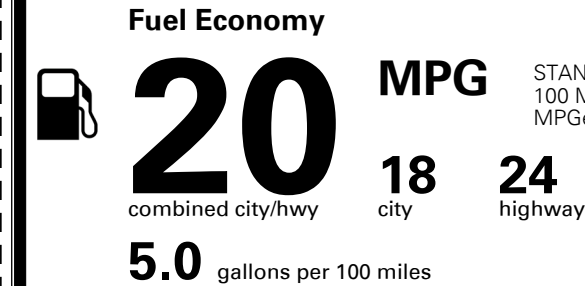

TOTAL MANUFACTURER'S SUGGESTED RETAIL PRICE ▶ \$ 51,260.00

TOTAL ADDITIONAL WEIGHT: 71.4

EPA DOT Fuel Economy and Environment

Gasoline Vehicle

STANDARD SUVs range from 11 to 100 MPG. The best vehicle rates 140 MPGe.