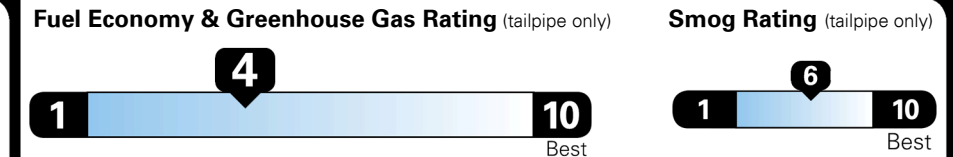

This vehicle emits 442 grams CO₂ per mile. The best emits 0 grams per mile (tailpipe only). Producing and distributing fuel also create emissions; learn more at fueleconomy.gov.

Actual results will vary for many reasons, including driving conditions and how you drive and maintain your vehicle. The average new vehicle gets 28 MPG and costs $9,750 to fuel over 5 years. Cost estimates are based on 15,000 miles per year at $ 3.60 per gallon. MPGe is miles per gasoline gallon equivalent. Vehicle emissions are a significant cause of climate change and smog.

fueleconomy.gov

Calculate personalized estimates and compare vehicles

GOVERNMENT 5-STAR SAFETY RATINGS

Overall Vehicle Score ★ ★ ★ ★ ★

Based on the combined rating of frontal, side and rollover. Should ONLY be compared to other vehicles of similar size and weight.

Frontal Crash Driver ★ ★ ★ ★
Passenger ★ ★ ★ ★

Based on the risk of injury in a frontal impact. Should ONLY be compared to other vehicles of similar size and weight.

Side Crash Front seat ★ ★ ★ ★ ★
Rear seat ★ ★ ★ ★ ★

Star ratings based on the risk of injury in a side impact.

Rollover ★ ★ ★ ★

Star ratings based on the risk of rollover in a single-vehicle crash.

Star ratings range from 1 to 5 stars (★★★★★) with 5 being the highest.

Source: National Highway Traffic Safety Administration (NHTSA).

www.safercar.gov or 1-888-327-4236

Manufacturer's suggested retail price includes Manufacturer's recommended pre-delivery service. License and title fees, state and local taxes and other dealer installed options and accessories are not included in the manufacturer's suggested retail price.

PARTS CONTENT INFORMATION

FOR VEHICLES IN THIS CAR LINE U.S./CANADIAN PARTS CONTENT: 60 %

MAJOR SOURCES OF FOREIGN PARTS: KOREA: 30%

NOTE: PARTS CONTENT DOES NOT INCLUDE FINAL ASSEMBLY, DISTRIBUTION, OR OTHER NON-PARTS COSTS.

FOR THIS VEHICLE FINAL ASSEMBLY POINT: WEST POINT, GA, USA

COUNTRY OF ORIGIN

ENGINE (MOTOR): KOREA

TRANSMISSION: USA

*Additional terms and conditions apply.

**Kia Connect may be currently unavailable for Model Year 2022 and newer vehicles sold or purchased in Massachusetts; please see owners.kia.com for updates on availability.

NOTE: When you purchase this vehicle, Kia America, Inc. collects personal information you provide to the dealership. For information on our collection and use of personal information and your rights, please see our Privacy Policy on www.kia.com.