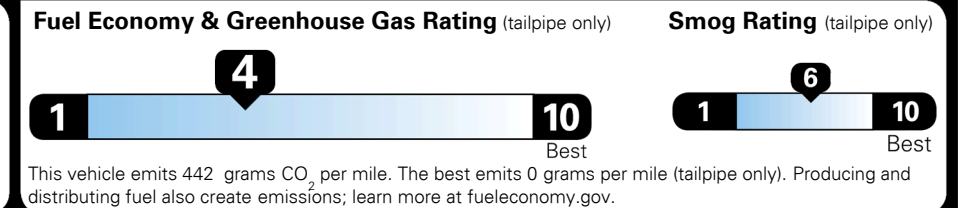

You spend
$3,750
more in fuel costs
over 5 years
compared to the
average new vehicle.

Annual fuel cost
$2,700