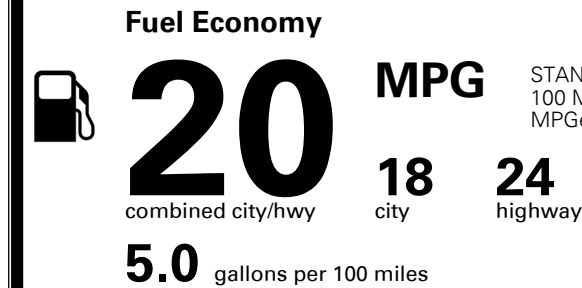

MSRP INCLUDING OPTIONS

\$ 50,160.00

INLAND FREIGHT AND HANDLING

\$ 1,395.00

TOTAL MANUFACTURER'S SUGGESTED RETAIL PRICE ▶

\$ 51,555.00

TOTAL ADDITIONAL WEIGHT: 71.4

EPA DOT Fuel Economy and Environment

Gasoline Vehicle

You spend
\$3,750
 more in fuel costs
 over 5 years
 compared to the
 average new vehicle.

Annual fuel cost
\$2,700

Actual results will vary for many reasons, including driving conditions and how you drive and maintain your vehicle. The average new vehicle gets 28 MPG and costs \$9,750 to fuel over 5 years. Cost estimates are based on 15,000 miles per year at \$ 3.60 per gallon. MPGe is miles per gasoline gallon equivalent. Vehicle emissions are a significant cause of climate change and smog.