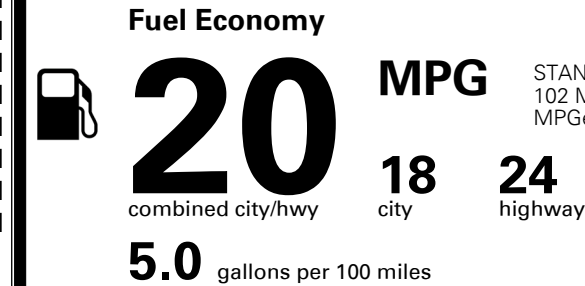

TOTAL ADDITIONAL WEIGHT: 12.9

EPA DOT Fuel Economy and Environment

Gasoline Vehicle

STANDARD SUVs range from 13 to 102 MPG. The best vehicle rates 140 MPGe.

You spend
\$3,750
 more in fuel costs
 over 5 years
 compared to the
 average new vehicle.