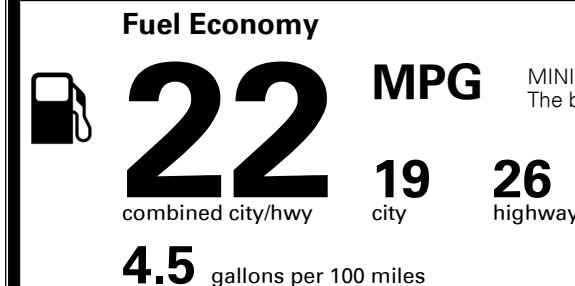

TOTAL ADDITIONAL WEIGHT: 17.5

EPA DOT Fuel Economy and Environment

Gasoline Vehicle

MINIVANS range from 20 to 48 MPG. The best vehicle rates 140 MPGe.

You spend
\$2,500
 more in fuel costs
 over 5 years
 compared to the
 average new vehicle.