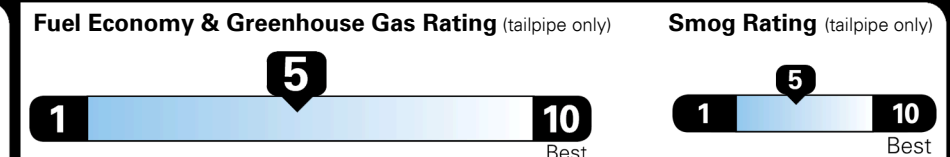

This vehicle emits 408 grams CO₂ per mile. The best emits 0 grams per mile (tailpipe only). Producing and distributing fuel also create emissions; learn more at fueleconomy.gov.

Actual results will vary for many reasons, including driving conditions and how you drive and maintain your vehicle. The average new vehicle gets 28 MPG and costs $9,750 to fuel over 5 years. Cost estimates are based on 15,000 miles per year at $ 3.60 per gallon. MPGe is miles per gasoline gallon equivalent. Vehicle emissions are a significant cause of climate change and smog.

fueleconomy.gov

Calculate personalized estimates and compare vehicles

GOVERNMENT 5-STAR SAFETY RATINGS

Overall Vehicle Score Not Rated

Based on the combined rating of frontal, side and rollover. Should ONLY be compared to other vehicles of similar size and weight.

Frontal Driver Not Rated

Crash Passenger Not Rated

Based on the risk of injury in a frontal impact. Should ONLY be compared to other vehicles of similar size and weight.

Side Front seat ★ ★ ★ ★ ★

Crash Rear seat ★ ★ ★ ★ ★

Star ratings based on the risk of injury in a side impact.

Rollover ★ ★ ★ ★ ★

Star ratings based on the risk of rollover in a single-vehicle crash.

Star ratings range from 1 to 5 stars (★★★★★) with 5 being the highest.

Source: National Highway Traffic Safety Administration (NHTSA).

www.safercar.gov or 1-888-327-4236

Manufacturer's suggested retail price includes Manufacturer's recommended pre-delivery service. License and title fees, state and local taxes and other dealer installed options and accessories are not included in the manufacturer's suggested retail price.

PARTS CONTENT INFORMATION

FOR VEHICLES IN THIS CAR LINE U.S./CANADIAN PARTS CONTENT: 1 %

MAJOR SOURCES OF FOREIGN PARTS: KOREA: 95%

NOTE: PARTS CONTENT DOES NOT INCLUDE FINAL ASSEMBLY, DISTRIBUTION, OR OTHER NON-PARTS COSTS.

FOR THIS VEHICLE FINAL ASSEMBLY POINT: GWANGMYEONG, KOREA

COUNTRY OF ORIGIN

ENGINE (MOTOR): KOREA

TRANSMISSION: KOREA